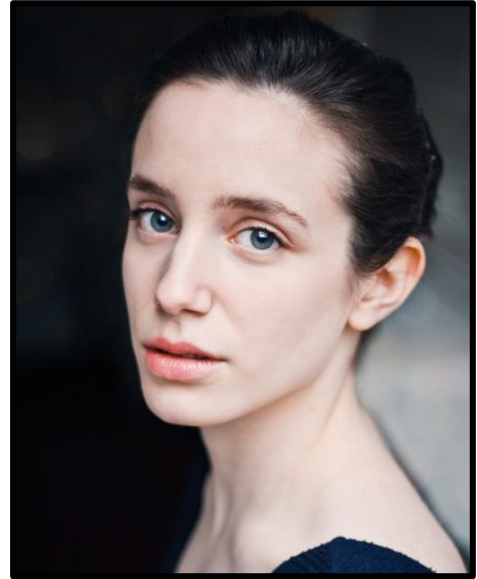

# Ilaria Ciardelli

Height: 5' 6''

Hair Colour: Brown

Eye Colour: Blue

Nationality: Italian

Natural Accent: Italian

Singing Voice: Mezzo Soprano